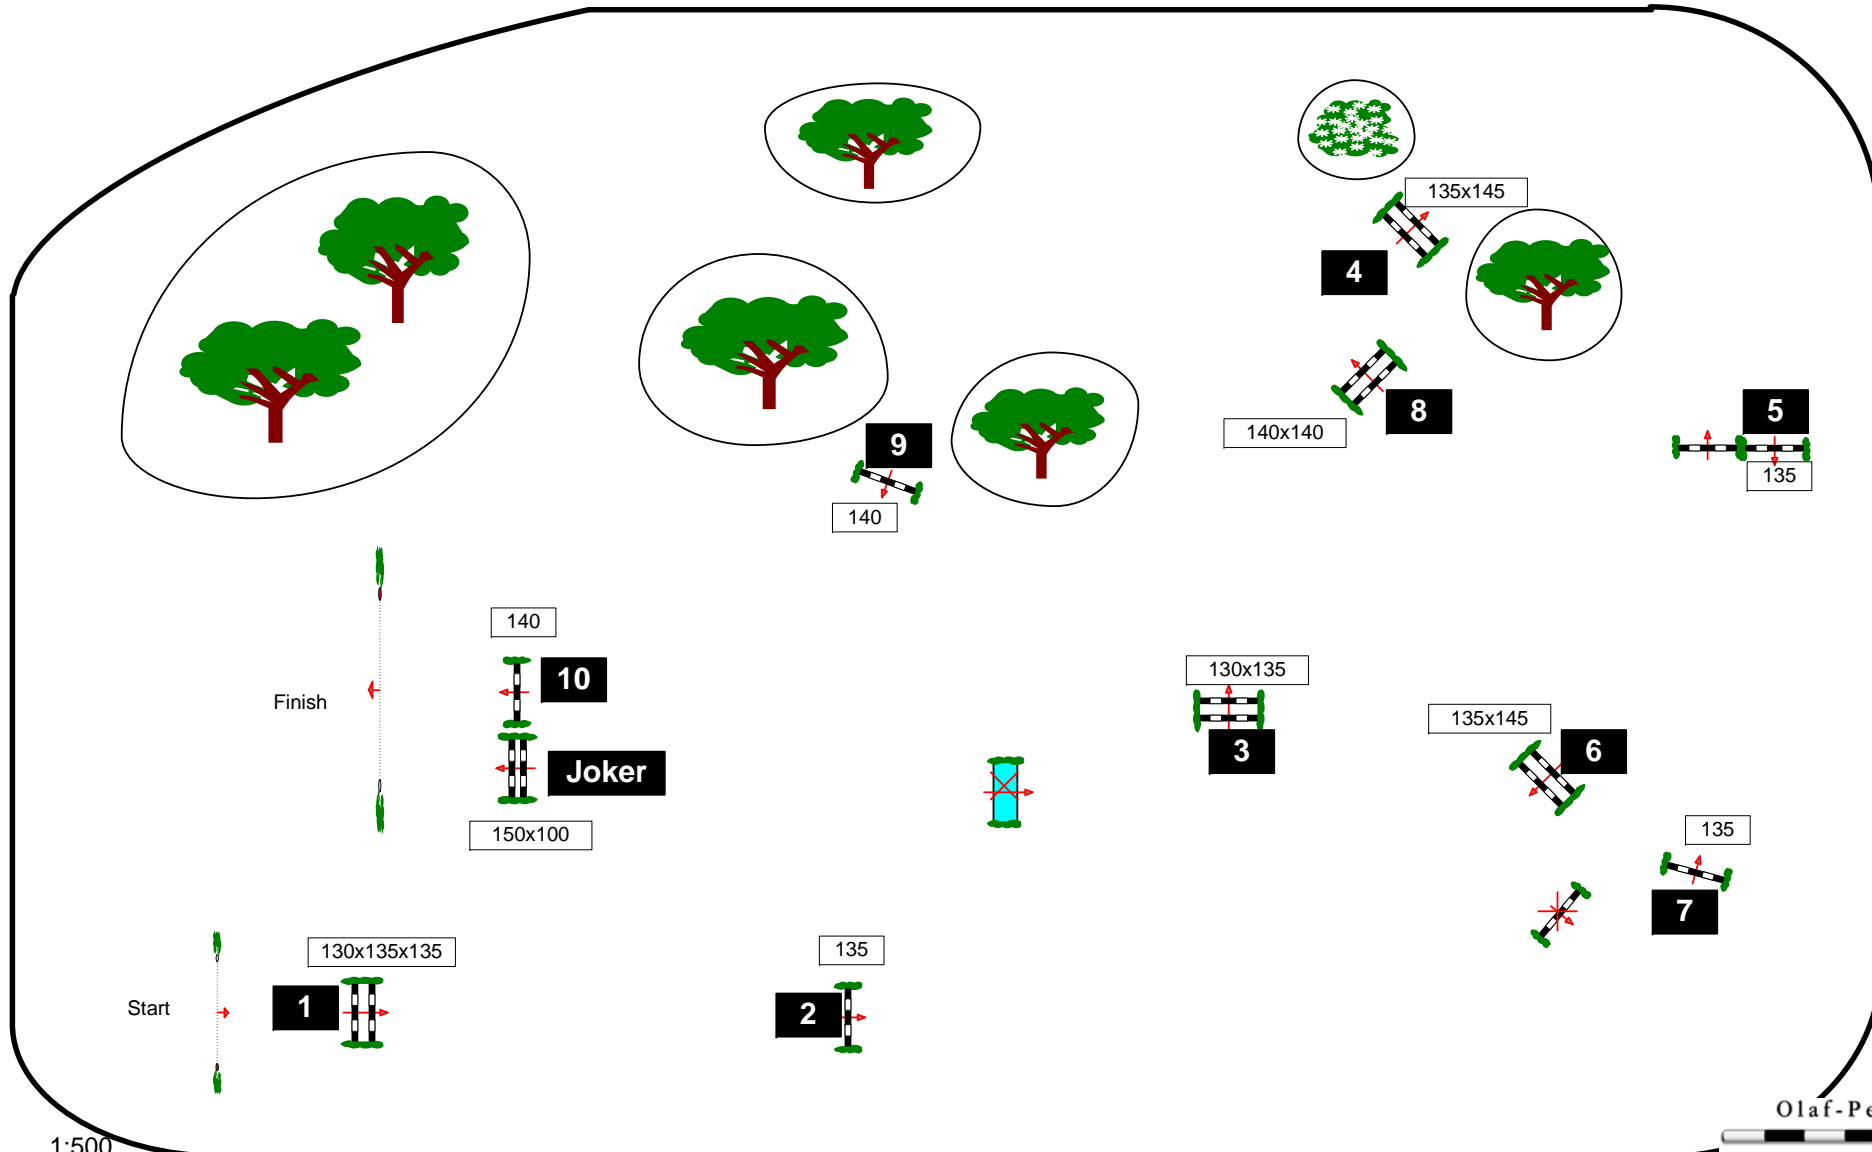

Haras El Capricho

Class No.: 12

Accumulator

Competition against the clock

Sunday

Table: A
National RG:
FEI RG / Art. 269
Height: 1,40 m

Speed: 350 m/min
Length: 370 m
Time allowed: 64 sec
Time limit: 128 sec

1st Jump-off:
Length: m
Time allowed: 0 sec
Time limit: 0 sec

1:500

Olaf-Petersen.com

one jump ahead