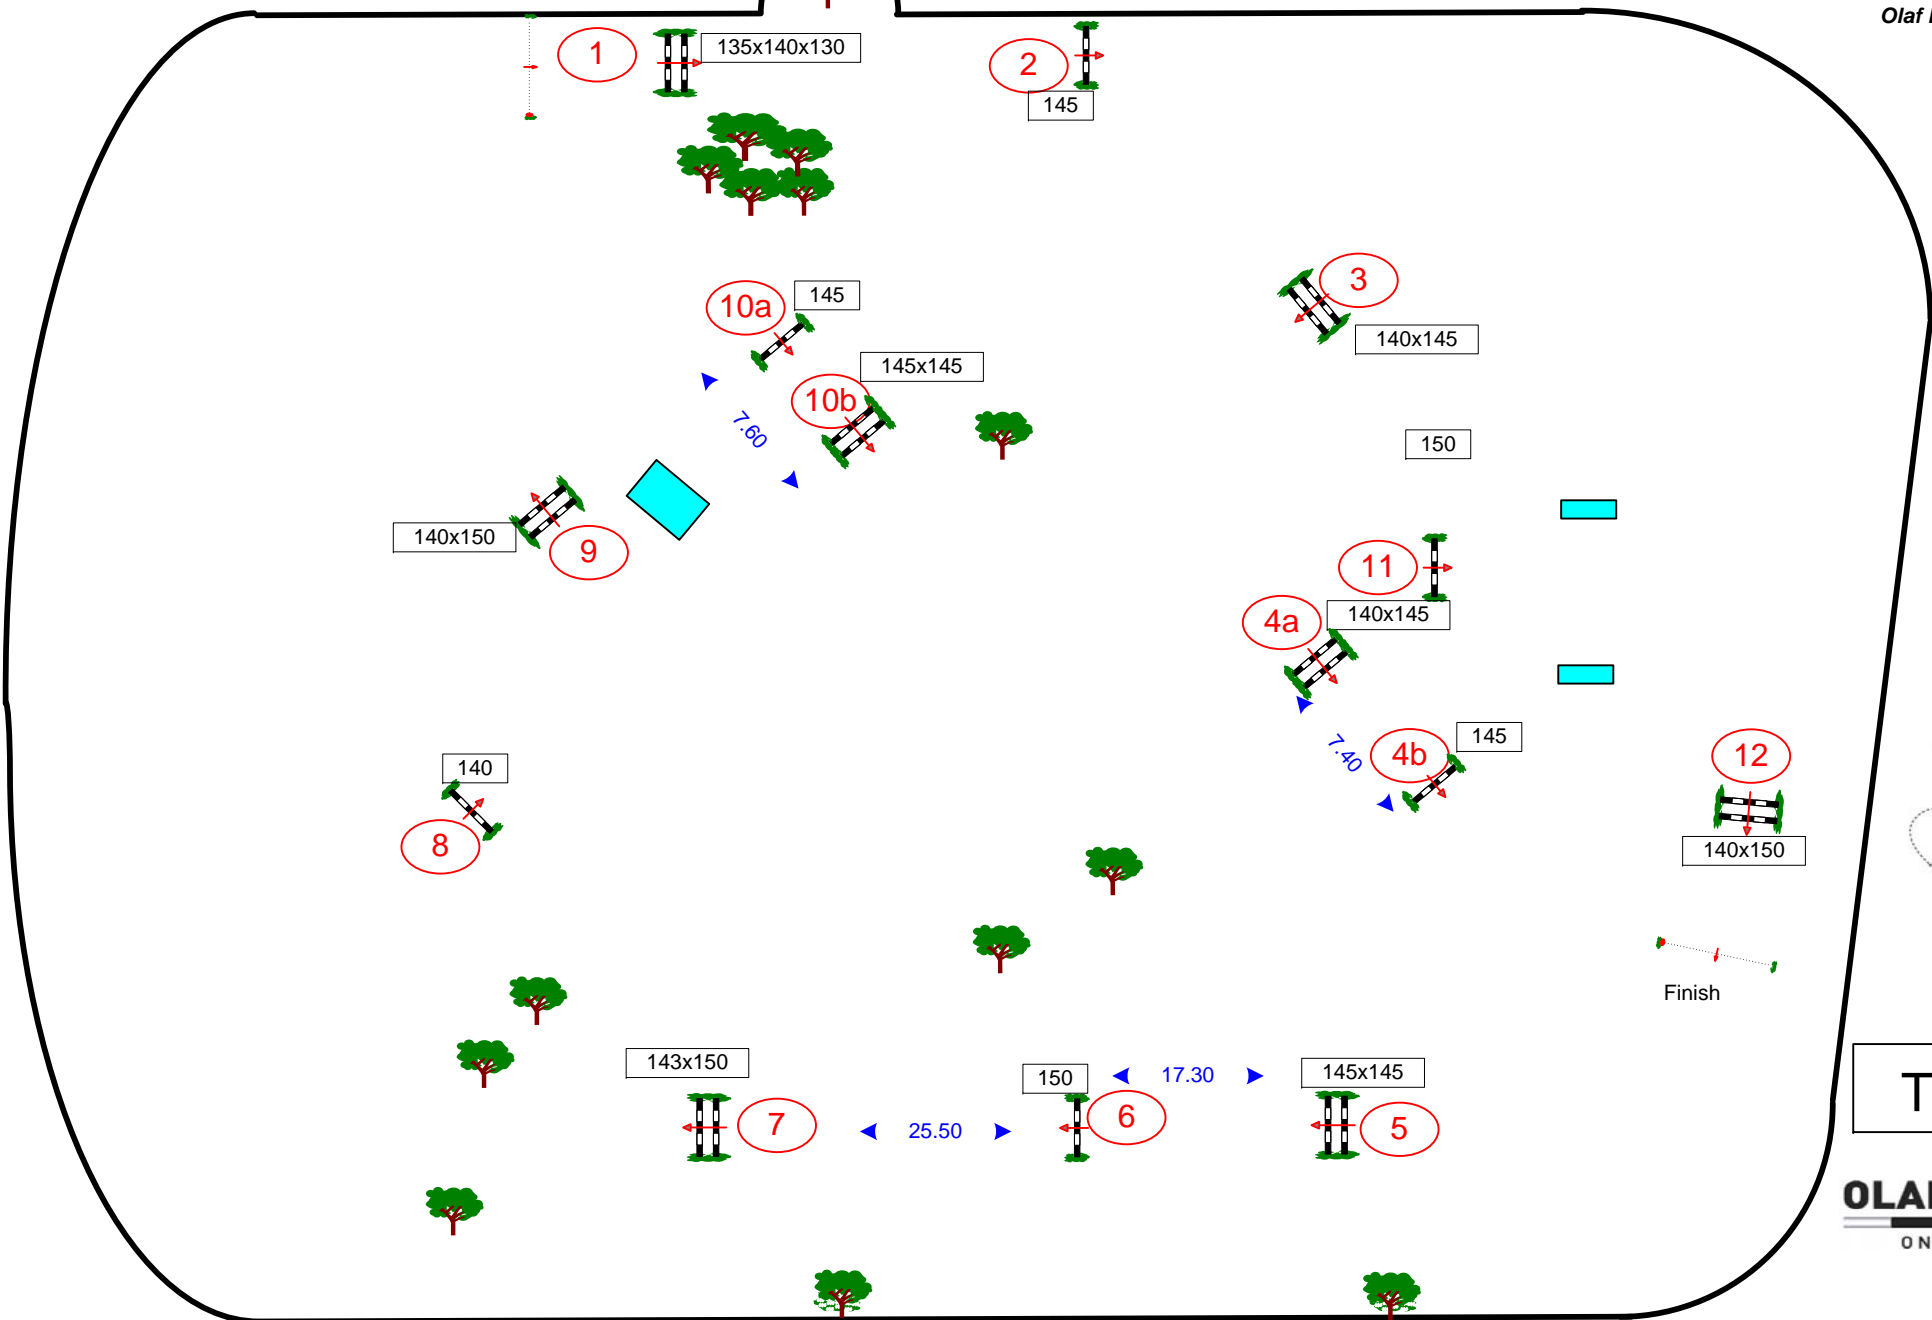

Class No.: 3

International Competition

Competition against the clock

Table: A

FEI RG / Art. 238.2.1

Height: 1,50 m

Speed: 350 m/min

Length: 400 m

Time allowed: 69 sec

Time limit: 138 sec

El Capricho 2008

Course Designer
Olaf Petersen (GER)

Thursday

OLAF PETERSEN
ONE JUMP AHEAD