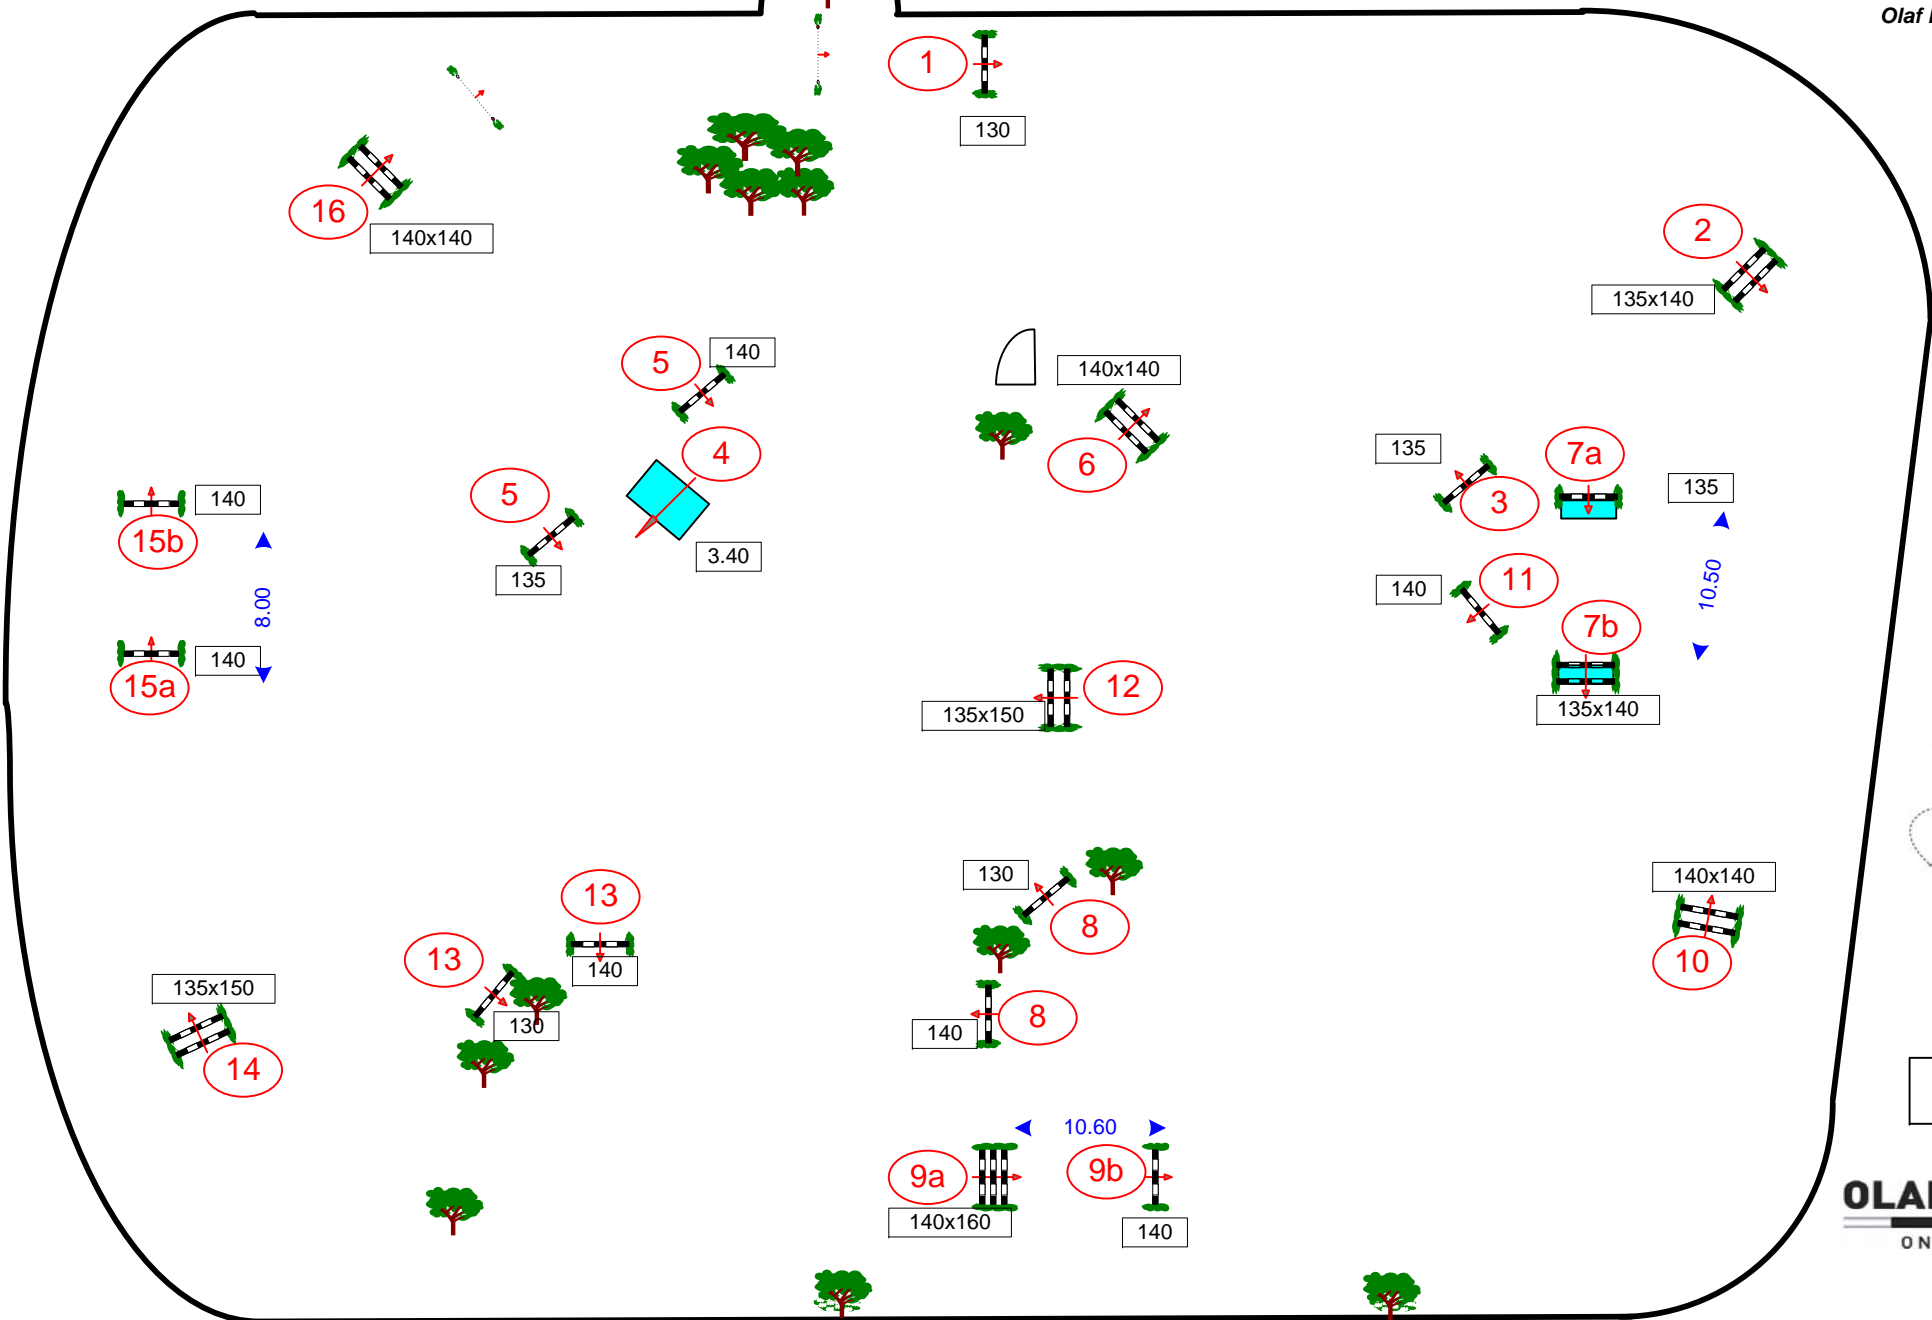

Class No.: 10

Table: A

Speed: 375 m/min

1st Jump-off:

Speed Derby

FEI RG / Art. 238.2.1

Length: 900 m

Length:

0 m

Height: 1,40 m

Time allowed: 144 sec

Time allowed:

0 sec

Time limit: 288 sec

Time limit:

0 sec

# El Capricho 2008

Competition against the clock

Course Designer  
Olaf Petersen (GER)

Saturday

**OLAF PETERSEN**  
ONE JUMP AHEAD