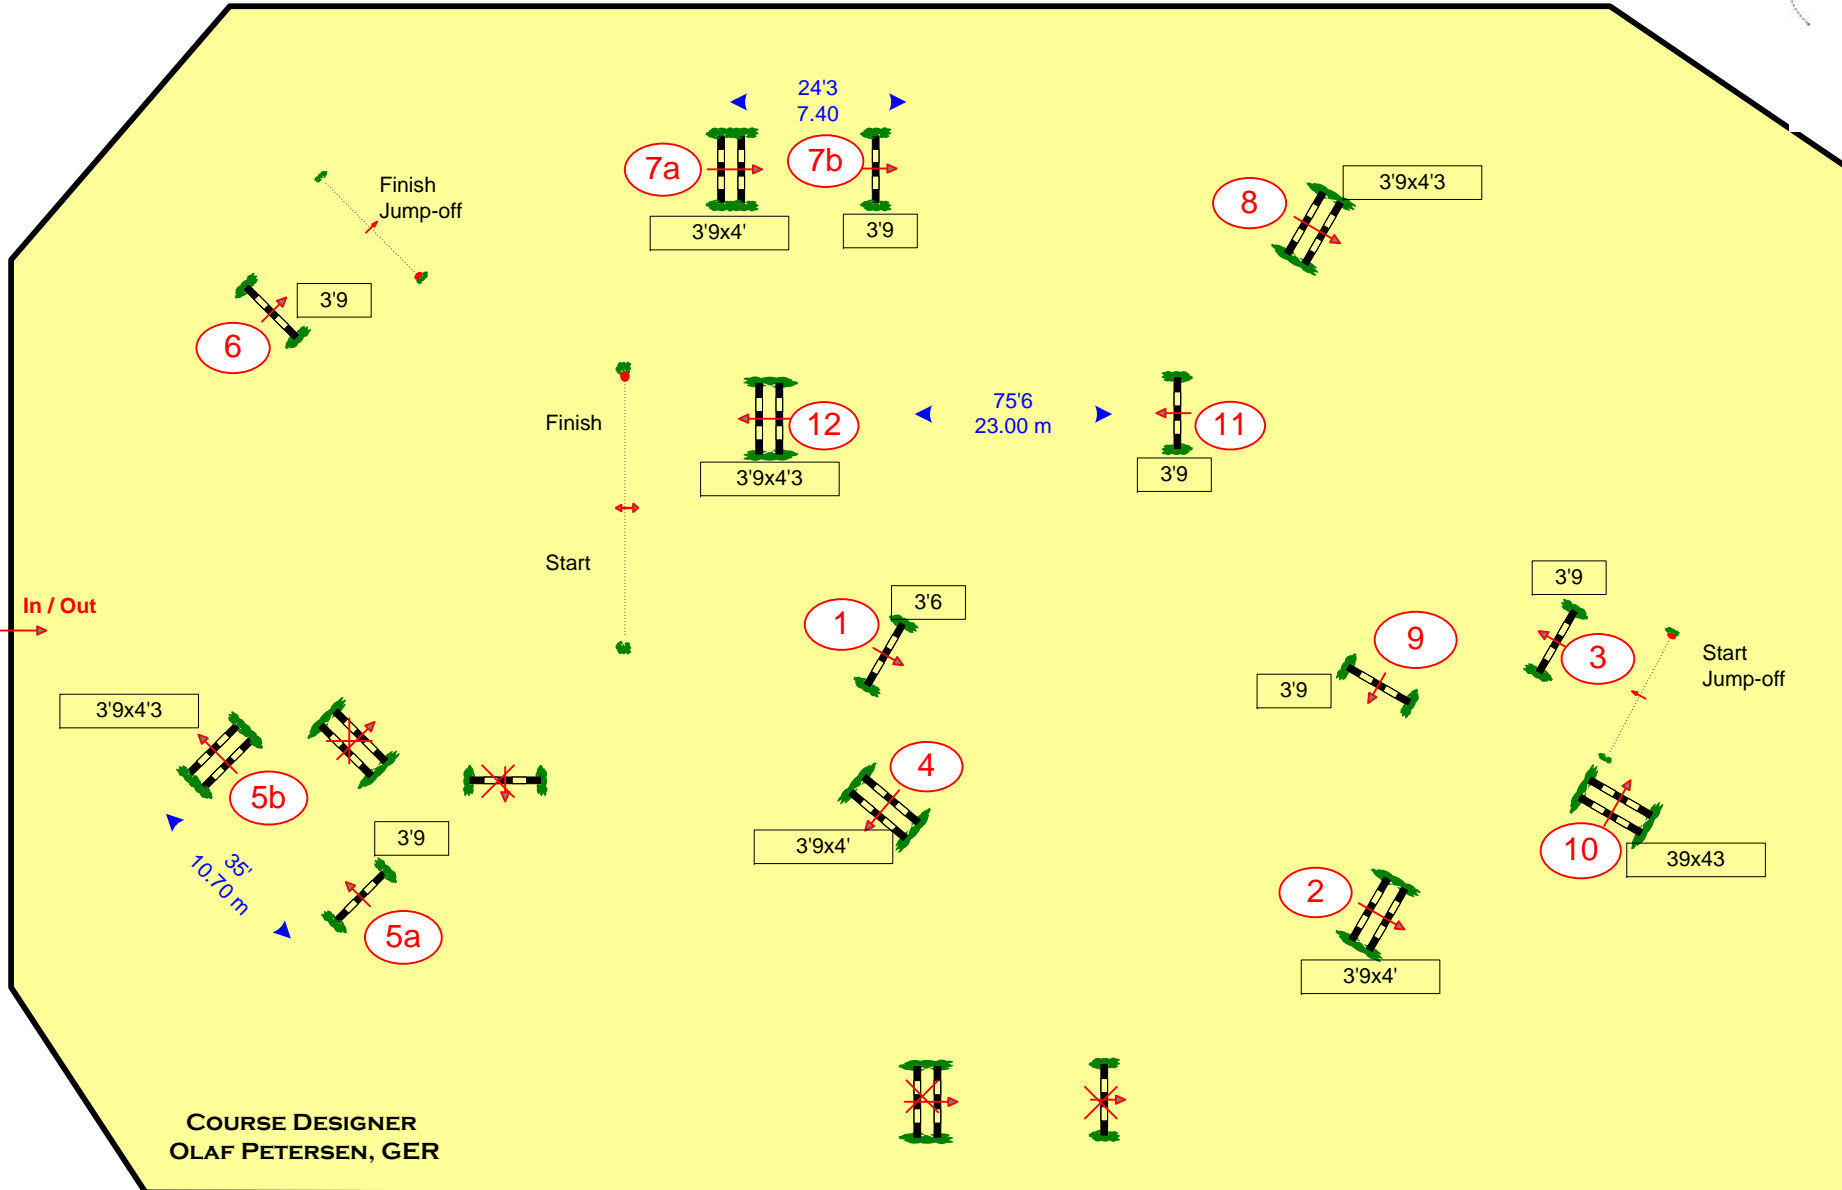

1

CULPEPER

OLAF PETERSEN
ONE JUMP AHEAD

Official Supplier
Olympic Games
Beijing 2008

WEDNESDAY

CLASS No.: 212
LEVEL 4

NATIONAL RG: II.2:B

HEIGHT: 3'9

SPEED: 350 M/MIN
LENGTH: 440 M
TIME ALLOWED: 76 SEC
TIME LIMIT: 152 SEC

1ST JUMP-OFF: 3-4-1-2-9-5A,B-6
LENGTH: 330 M
TIME ALLOWED: 57 SEC
TIME LIMIT: 114 SEC

COURSE DESIGNER
OLAF PETERSEN, GER