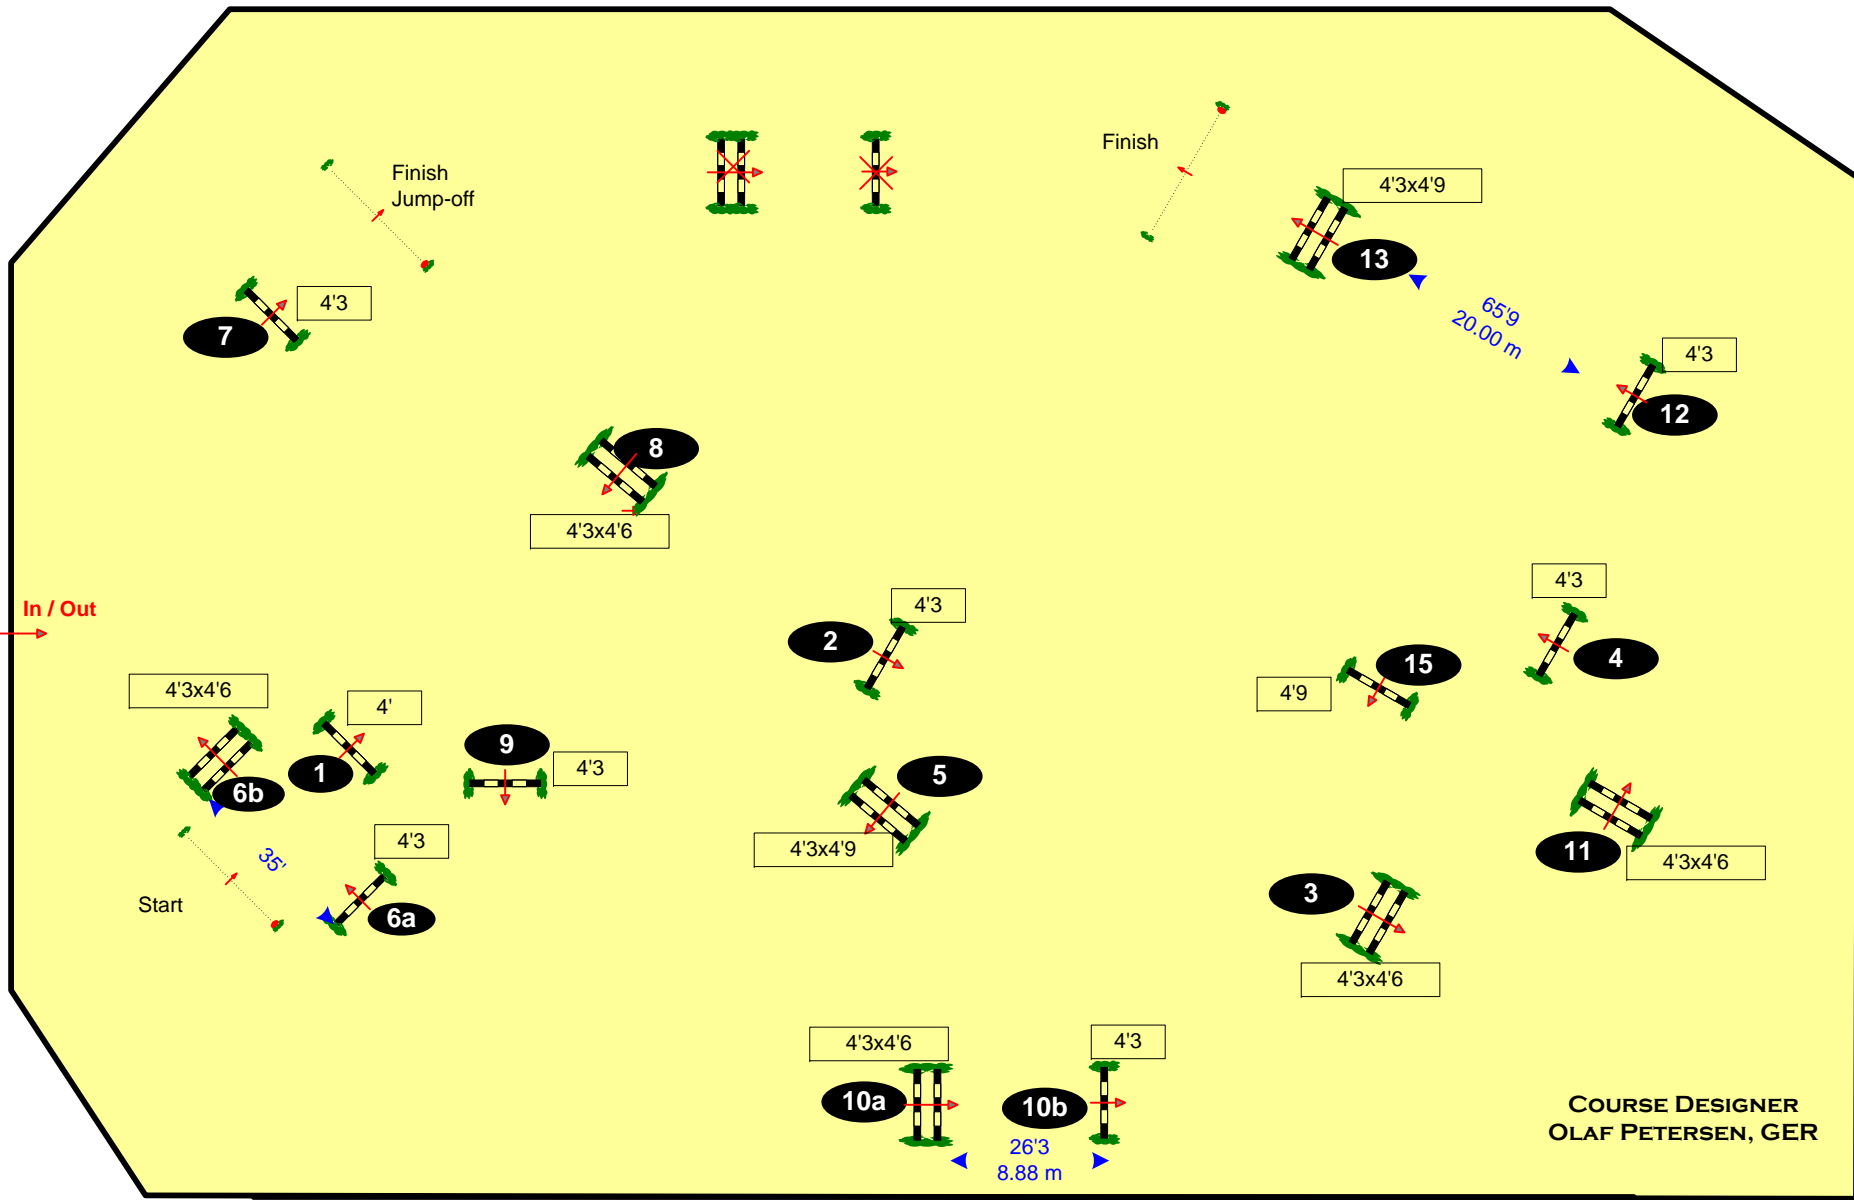

CULPEPER

OLAF PETERSEN

ONE JUMP AHEAD

Official Supplier
Olympic Games
Beijing 2008

WEDNESDAY

CLASS No.: 255
LEVEL 6

3

NATIONAL RG: .2.B	
HEIGHT:	4'3
SPEED:	350 M/MIN
LENGTH:	450 M
TIME ALLOWED:	78 SEC
TIME LIMIT:	156 SEC
1ST JUMP-OFF:	
<u>1-2-3-15-6A,B-7</u>	
LENGTH:	270 M
TIME ALLOWED:	47 SEC
TIME LIMIT:	94 SEC

COURSE DESIGNER
OLAF PETERSEN, GER