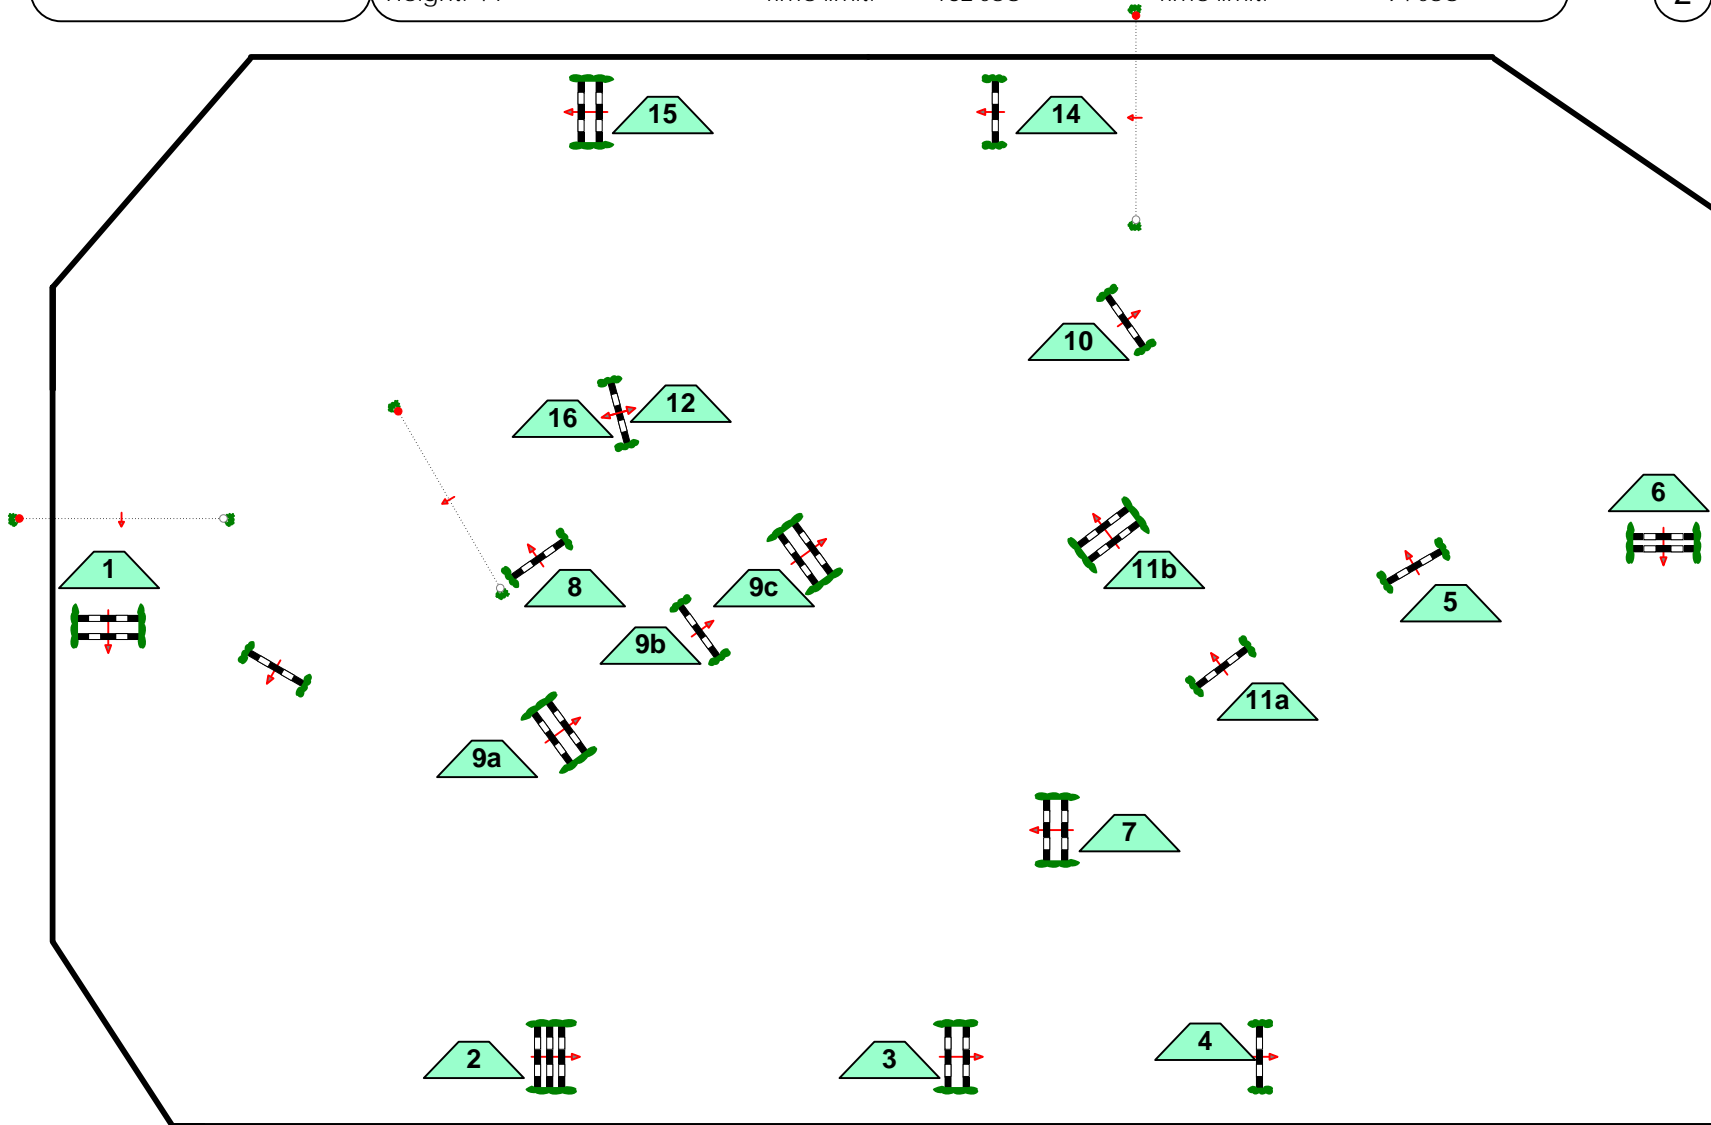

1st Jump-off: 14,15,16,8,9a,9b,10,6

Length: 270 m

Time allowed: 47 sec

Time limit: 94 sec

Sunday

2

Course Designer Olaf Petersen jr. (GER)