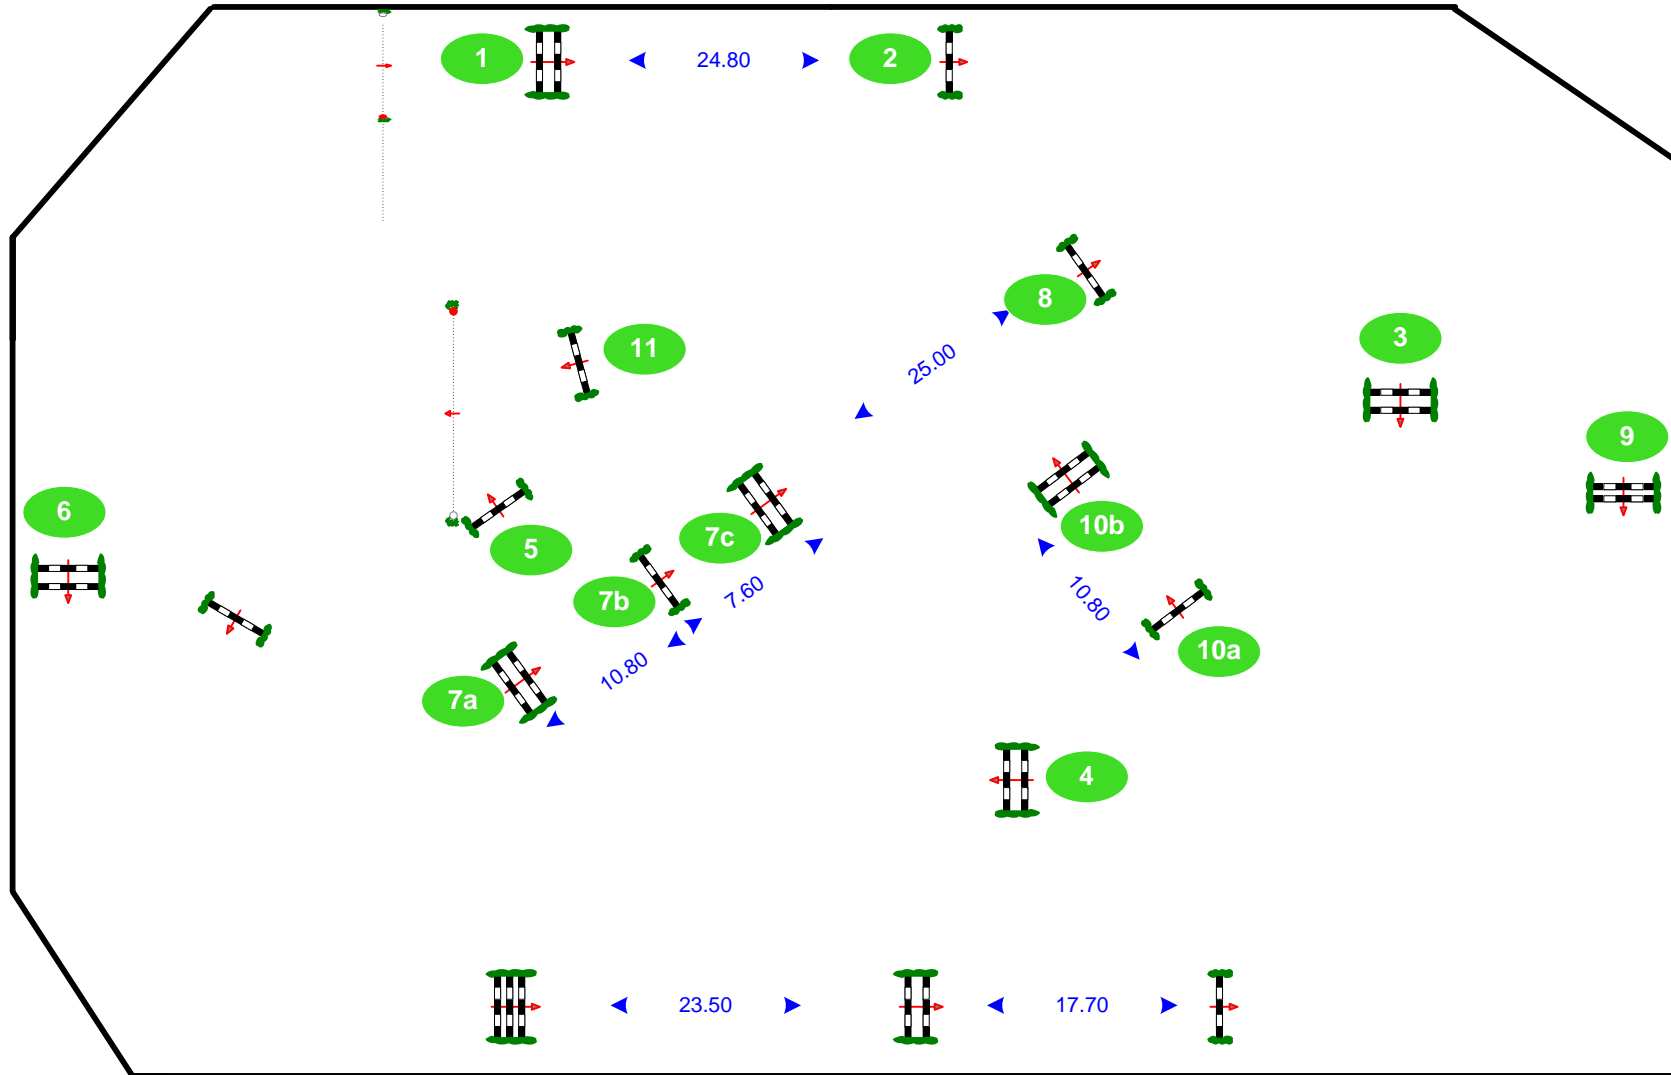

Class No.: 407/612
\$3,000 M&S Child/Ad Cla.
\$15,000 JR/A-O Low Classic

National RG: II 2a
Height: 3'6"/4'3"

Speed: 350 m/min
Length: 420 m
Time allowed: 72 sec
Time limit: 144 sec

1st Jump-off: 7a,8,10a,10b,11,1,2,9
Length: 260 m
Time allowed: 45 sec
Time limit: 90 sec

Sunday

1

Course Designer Olaf Petersen jr. (GER)