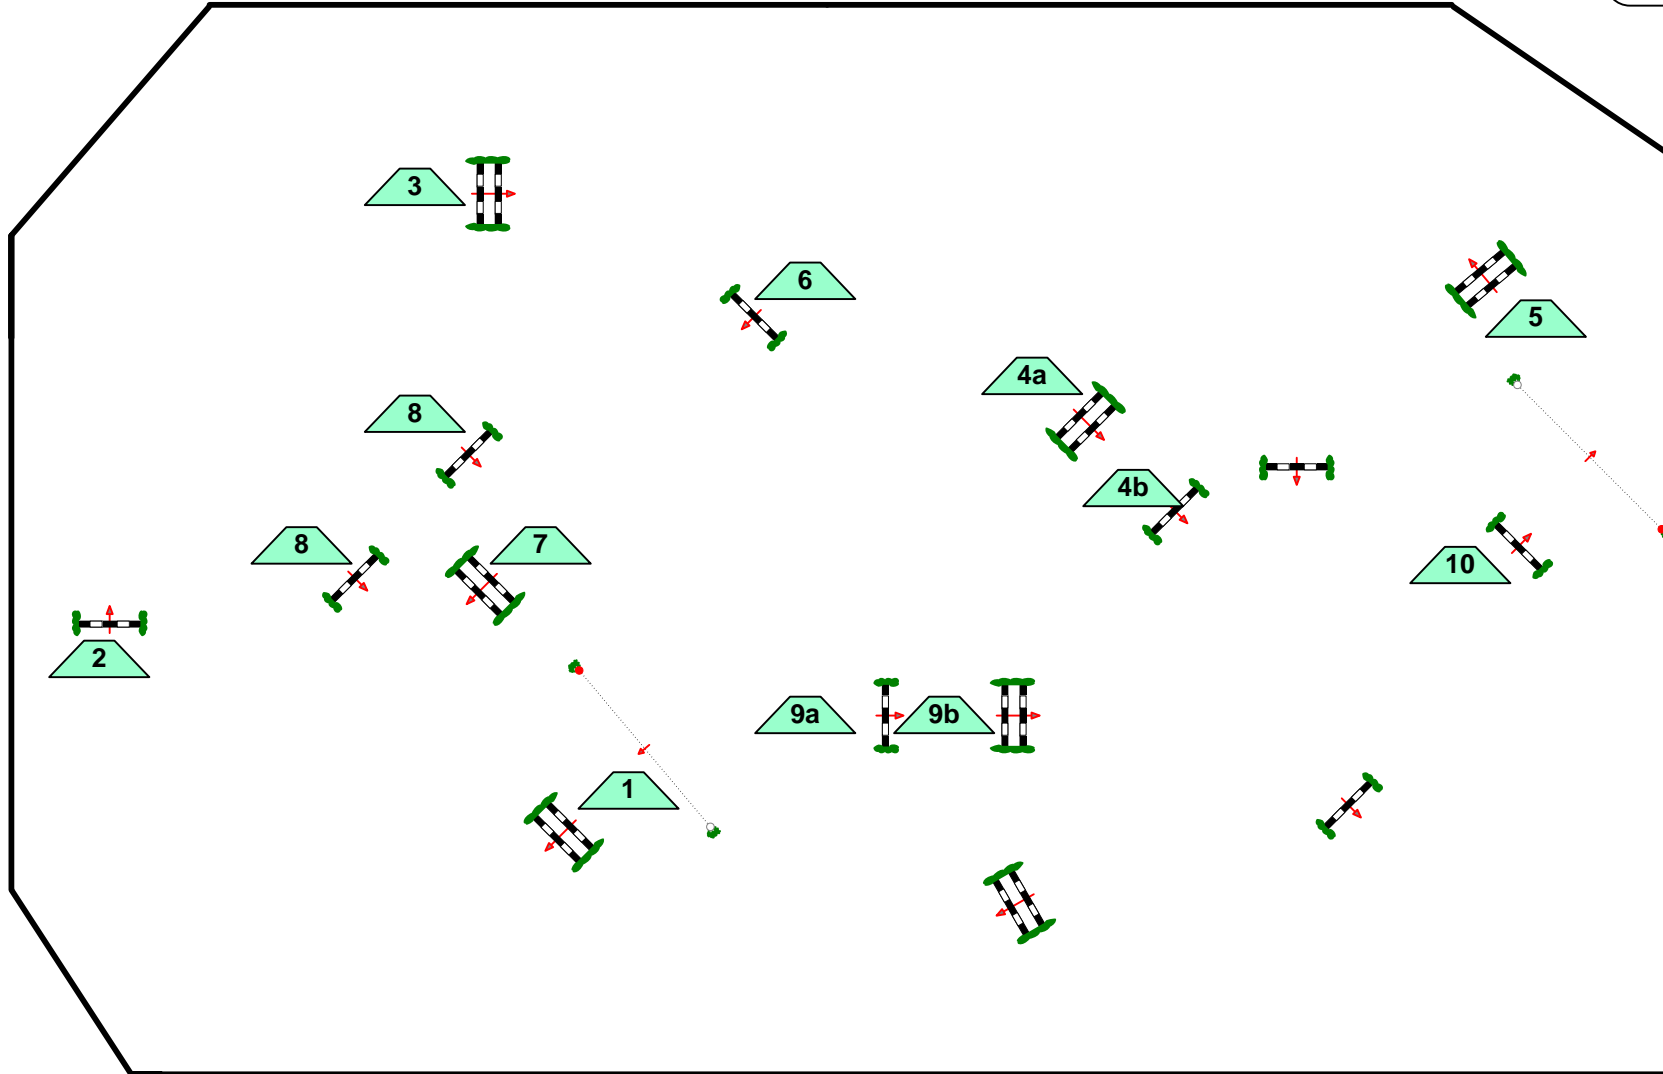

Class No.: 270/242

National RG:

Speed: 350 m/min

Length: 400 m

Time allowed: 69 sec

Time limit: 138 sec

1st Jump-off:

Length: 0 m

Time allowed: 0 sec

Time limit: 0 sec

Saturday

4

www.op-worldwide.com

Course Designer Olaf Pettersen jr. (GER)