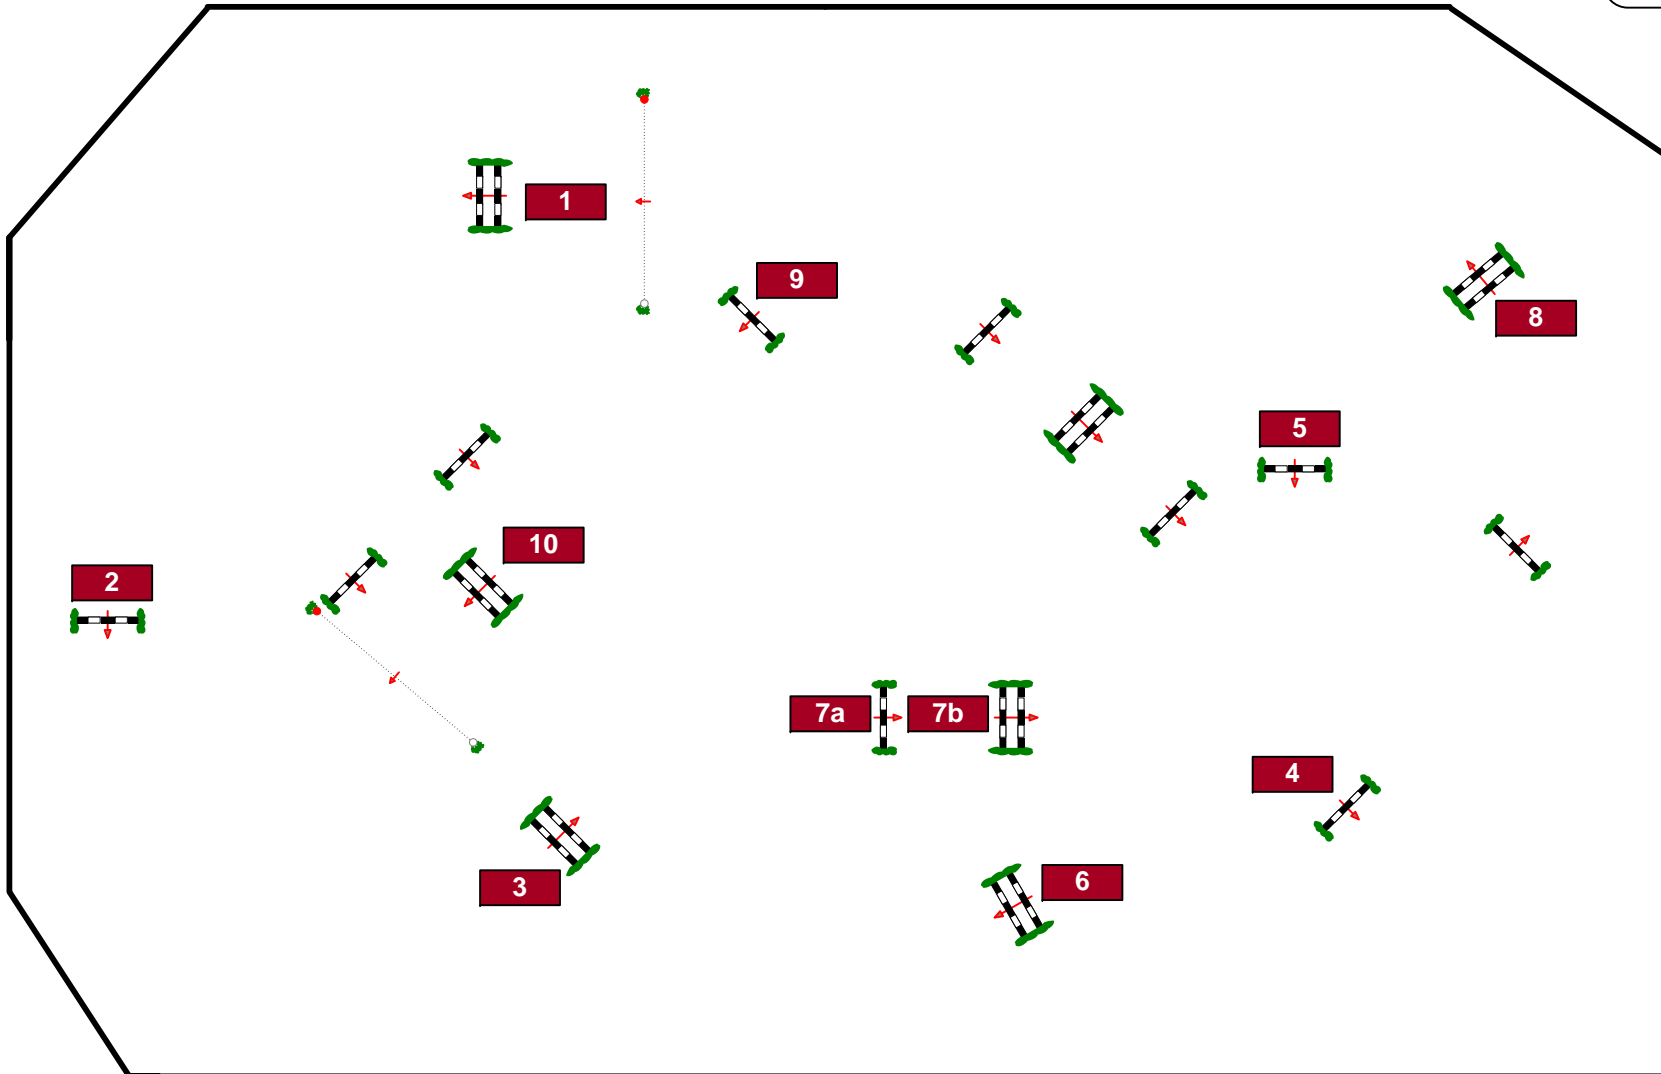

Class No.: 264

Jr/Am O Low

National RG:

Height: 4'3"

Speed: 350 m/min

Length: 480 m

Time allowed: 83 sec

Time limit: 166 sec

1st Jump-off:

Length: 0 m

Time allowed: 0 sec

Time limit: 0 sec

Saturday

3

www.op-worldwide.com

Course Designer Olaf Petrossen jr. (GER)