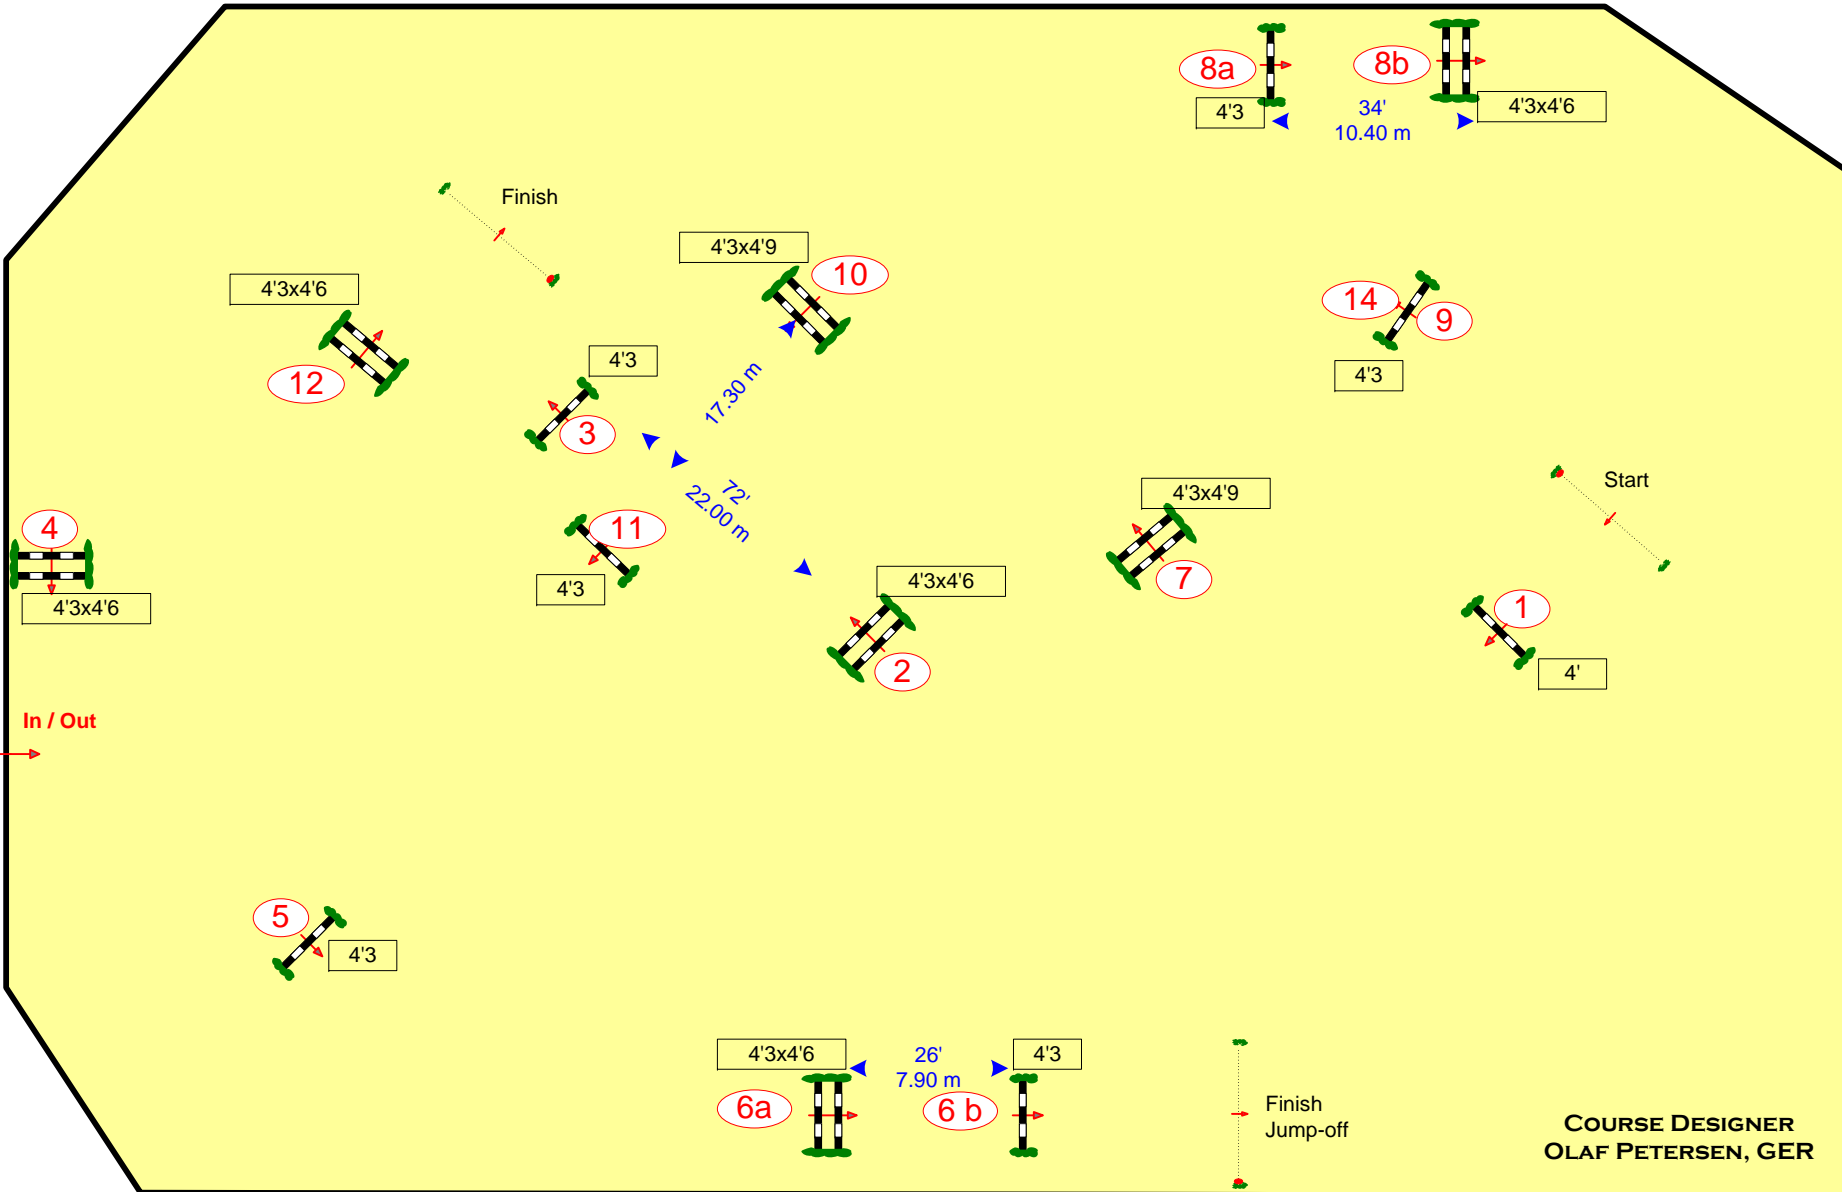

CULPEPER

OLAF PETERSEN
ONE JUMP AHEAD

Official Supplier
Olympic Games
Beijing 2008

THURDAY

CLASS No.: 256
LEVEL 6

3

NATIONAL RG: II.2.B

HEIGHT:	4'3
SPEED:	350 M/MIN
LENGTH:	440 M
TIME ALLOWED:	76 SEC
TIME LIMIT:	152 SEC
1ST JUMP-OFF:	
1-2-3-12-14-7-11-6A,B	
LENGTH:	380 M
TIME ALLOWED:	66 SEC
TIME LIMIT:	132 SEC

COURSE DESIGNER
OLAF PETERSEN, GER