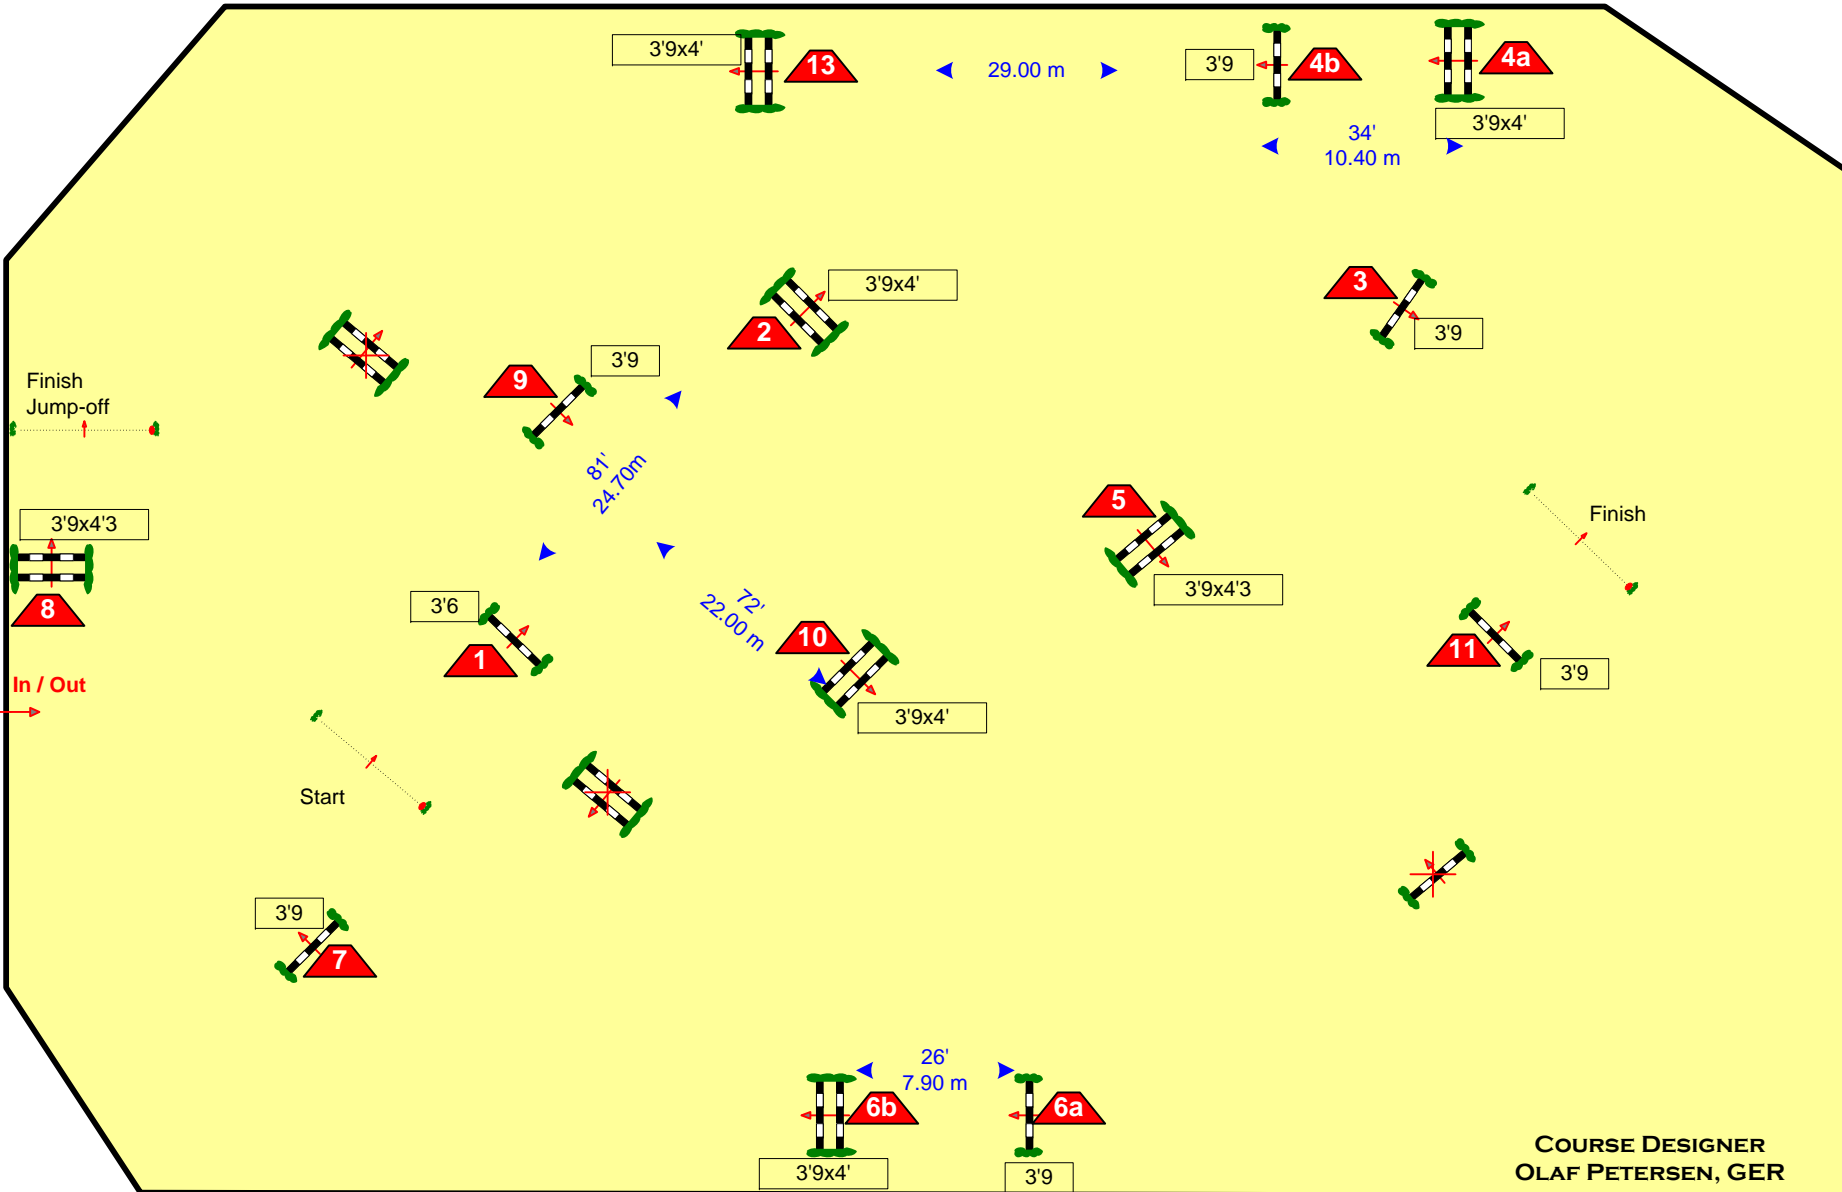

CULPEPER

OLAF PETERSEN
ONE JUMP AHEAD

Official Supplier
Olympic Games
Beijing 2008

THURSDAY

CLASS No.: 213
LEVEL 4

1

NATIONAL RG: II.2.B

HEIGHT: 4'
SPEED: 350 M/MIN

LENGTH: 400 M
TIME ALLOWED: 69 SEC
TIME LIMIT: 138 SEC

1ST JUMP-OFF:
1-2-3-4A,B-13-9-8

LENGTH: 250 M
TIME ALLOWED: 43 SEC
TIME LIMIT: 86 SEC

COURSE DESIGNER
OLAF PETERSEN, GER