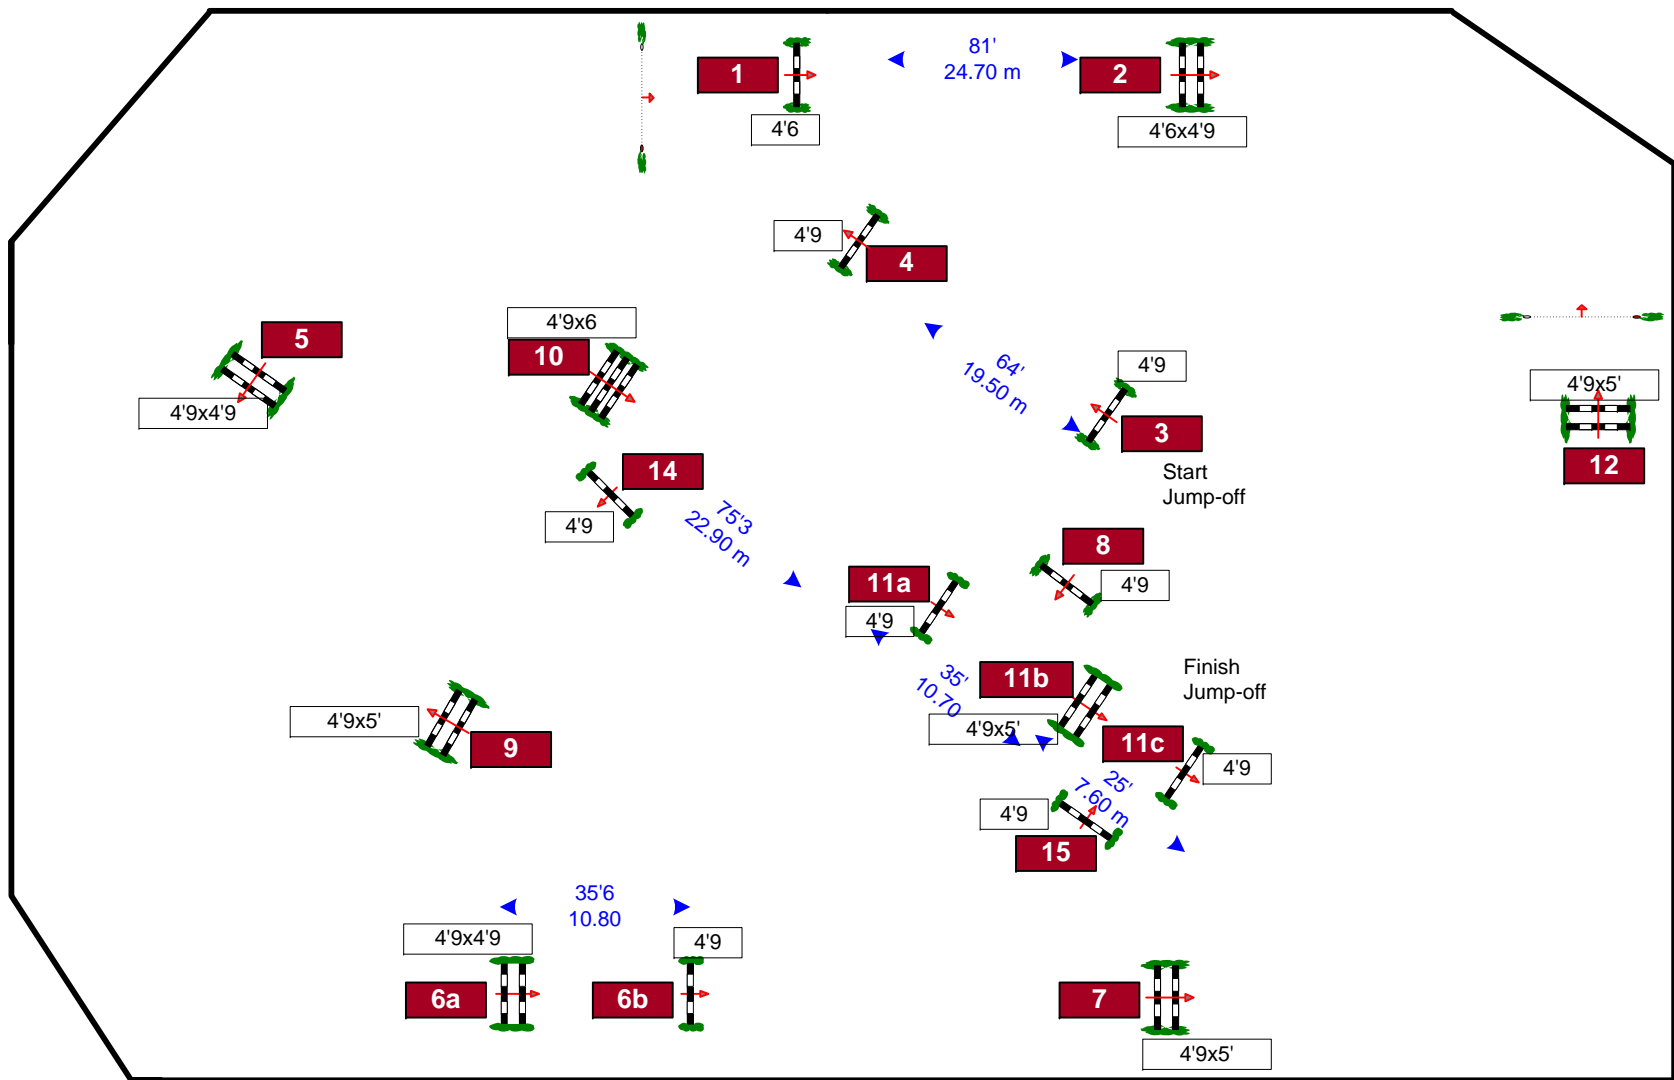

Class No.: 414  
Level 9

National RG: .2.a  
Height: 4'9-5'

Speed: 350 m/min  
Length: 520 m  
Time allowed: 90 sec  
Time limit: 180 sec

1st Jump-off: 3-14-10-11b,c-8-9-6a-15  
Length: 330 m  
Time allowed: 57 sec  
Time limit: 114 sec

Friday

4

Course Designer Olaf Petersen jr. (GER)