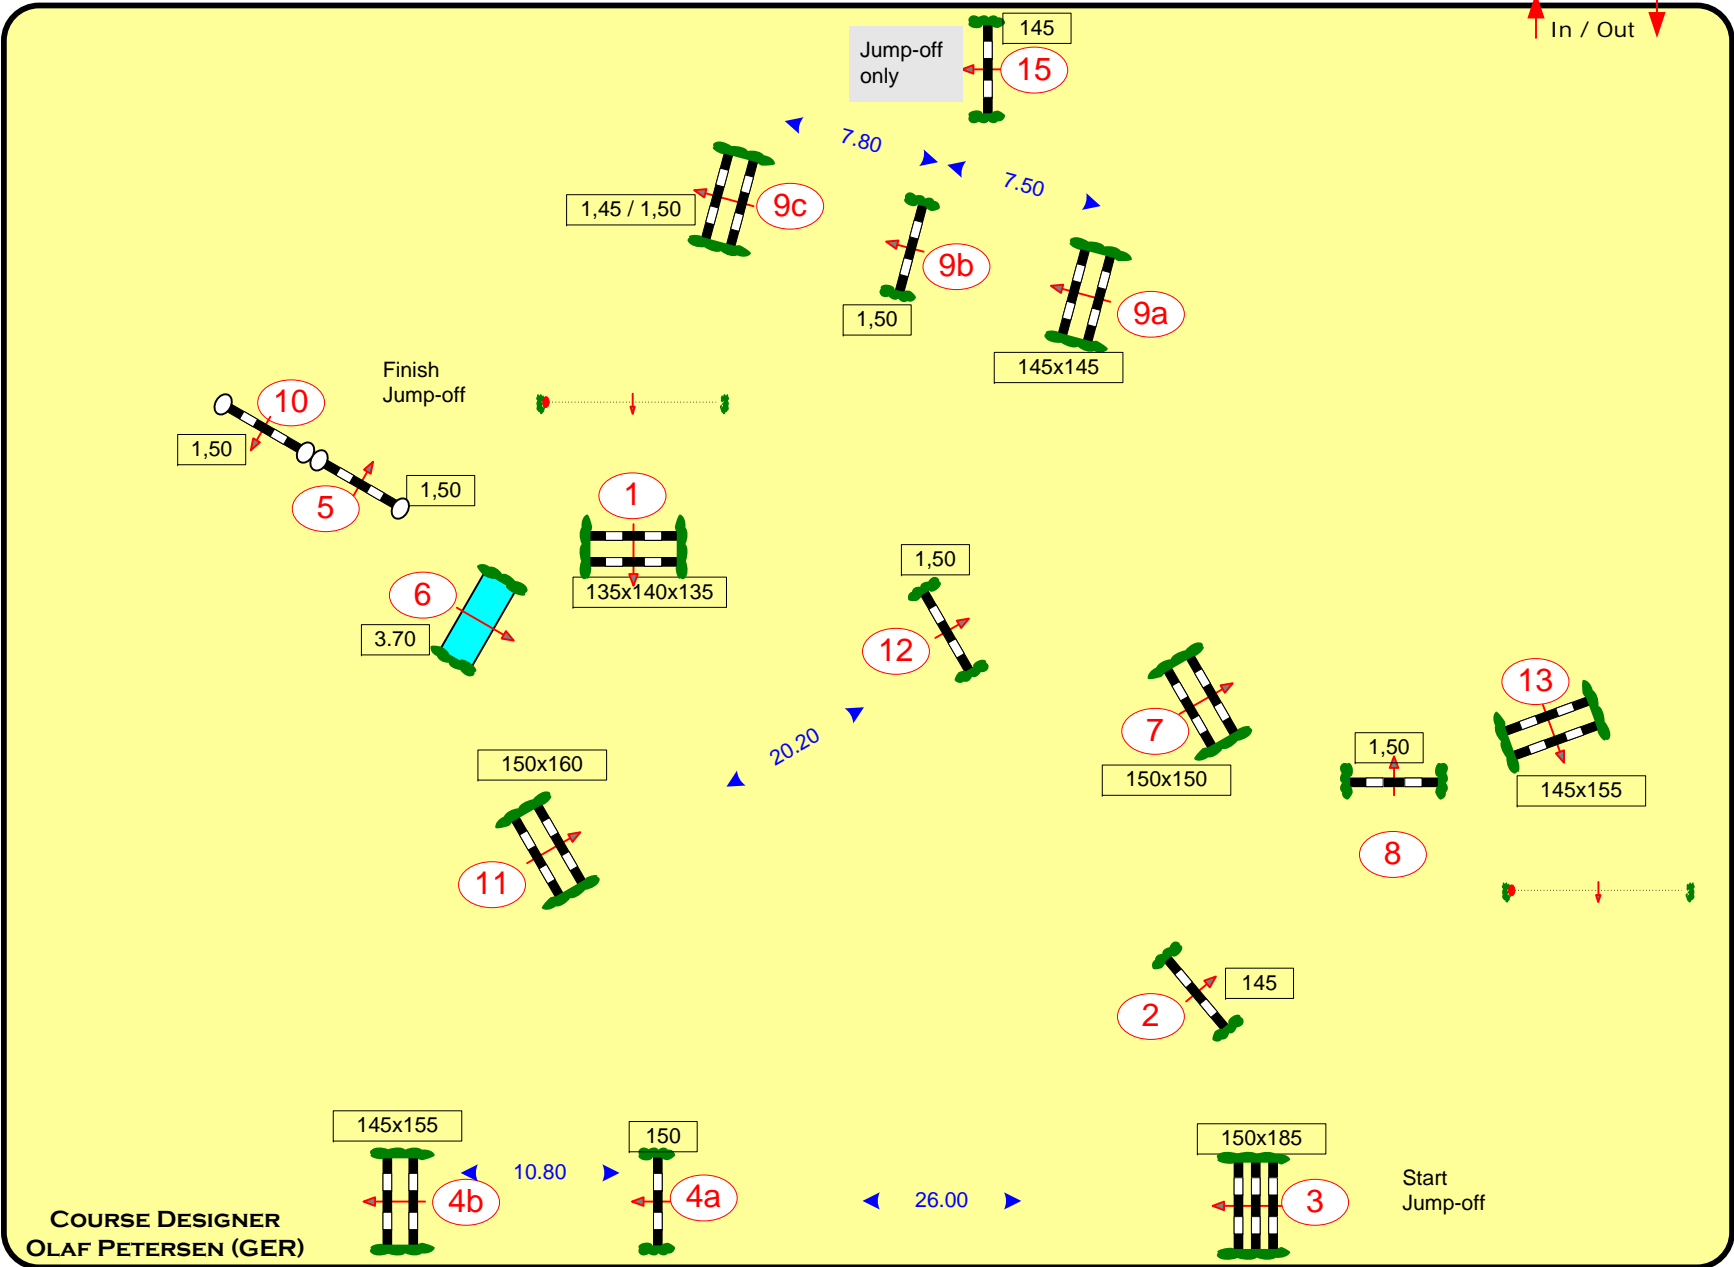

CSIO**** Prague

OLAF PETERSEN
ONE JUMP AHEAD

Official Supplier
Olympic Games
Beijing 2008

SUNDAY

3

Class No.: 12
Grand Prix + World Cup
Competition with one jump-off

Table: A
FEI RG / Art. 238.2.2
Height: 1,50 m

Speed:	375 m/min
Length:	510 m
Time allowed:	82 sec
Time limit:	164 sec

1st Jump-off:
3-7-15-10-11-4a,b-5

Length:	310 m
Time allowed:	50 sec
Time limit:	100 sec

COURSE DESIGNER
OLAF PETERSEN (GER)